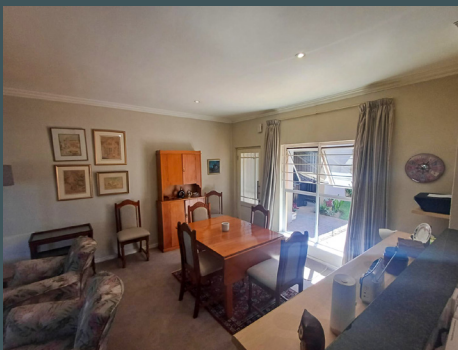

**RIVERSIDE
MANOR**
Retirement Estate

Charming
APARTMENT FOR SALE

Asking price
R1.9 million
Neg

APARTMENT 2

2 BEDROOM OPEN PLAN LIVING AREA PRIVATE PATIO
ENCLOSED COURTYARD FULL BATHROOM & GUEST LOO

Don't miss this perfect opportunity to own a charming, well-maintained two-bedroom apartment.

- ✓ Two spacious bedrooms with a full bathroom and guest toilet.
- ✓ Private patio with roll-down blind for indoor-outdoor comfort.
- ✓ Enclosed courtyard offering extra versatility and privacy.
- ✓ Low-maintenance design perfect for hassle-free living.
- ✓ Situated in a secure estate for peace of mind.
- ✓ Ideal lock-up-and-go lifestyle for retirees.
- ✓ Close to amenities for added convenience.